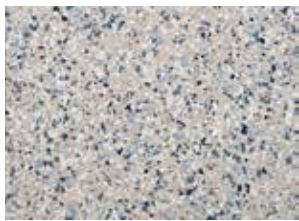

DIAMONDSTONE®

Flake Graduated Color Chart

Acadia

Arches

Avila

Badlands

Bolsa

Cambria

Canyon

Carlsbad

Denali

Doheny

Everest

Folsom

Glacier

Graviota

Joshua

Obispo

Olympic

Tortugas

Yosemite

Yukon

TECHNIQUEx.

Techniquex sets the standard for resinous flooring for all industries that demand a world-class image & unsurpassed performance with floors that last.